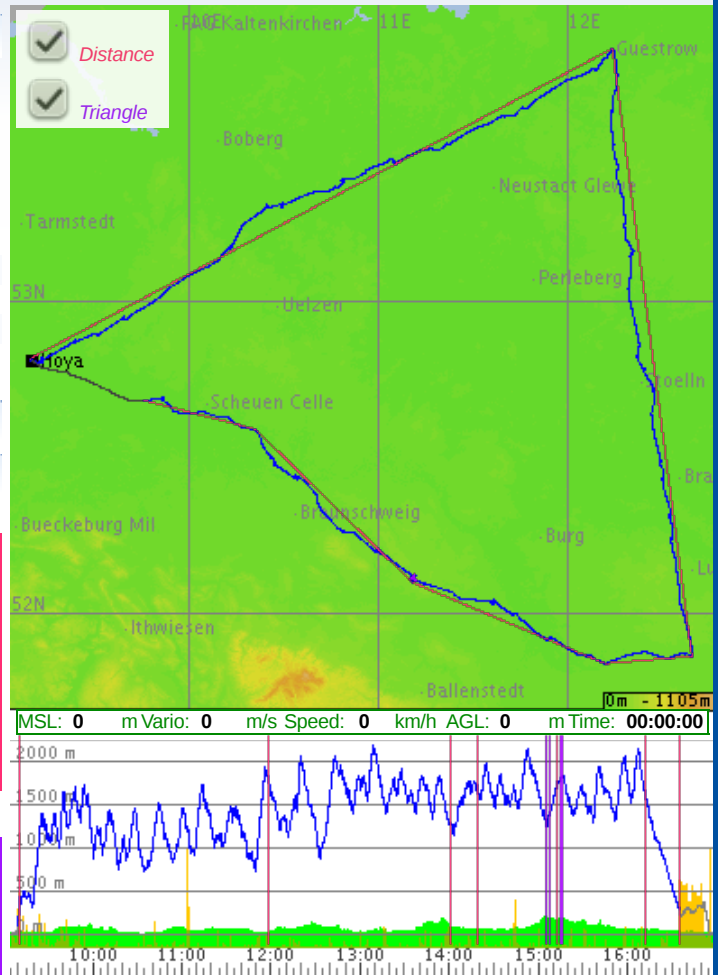

Flight details

Points for the flight:	597.03	<i>Distance</i>	595.42	<i>Triangle</i>	1.60
scoring distance:			678.8 km		6.1 km
Speed:			91.7 km/h		33.9 km/h
Duration:			07:24:05		00:10:47
Scoring class:	15m				
Index:	114.0				
Club:	SFV Hoya				
Date of claim:	03.05.2014 21:10:08				
state:	IGC-File:	Flight:			

Flight path

Statistics

Distance (OLC-Classic):

	s [km]	%Kurbel	NAufwinde	R/C [m/s]	E	Vd [km/h]
Leg1	233.14	40.93	19	1.98	34.83	83.79
Leg2	218.24	34.54	11	1.96	39.23	106.12
Leg3	31.90	18.76	2	1.81	-419.75	109.37
Leg4	75.80	40.24	5	1.64	36.30	84.86
Leg5	78.36	36.76	7	1.68	34.26	79.28
Leg6	41.35	0.00	0	0.00	29.94	106.32
Total	678.79	35.49	43	1.88	37.85	91.71

Triangle (FAI-OLC):

	s [km]	%Kurbel	NAufwinde	R/C [m/s]	E	Vd [km/h]
Leg1	0.00	0.00	0	0.00	0.00	0.00
Leg2	1.93	67.79	1	1.37	66.70	46.74
Leg3	2.14	79.00	1	1.08	-67.02	17.63
Leg4	1.12	0.00	0	0.00	-39.92	67.07
Total	6.1	71.56	1	1.10	-167.64	28.92