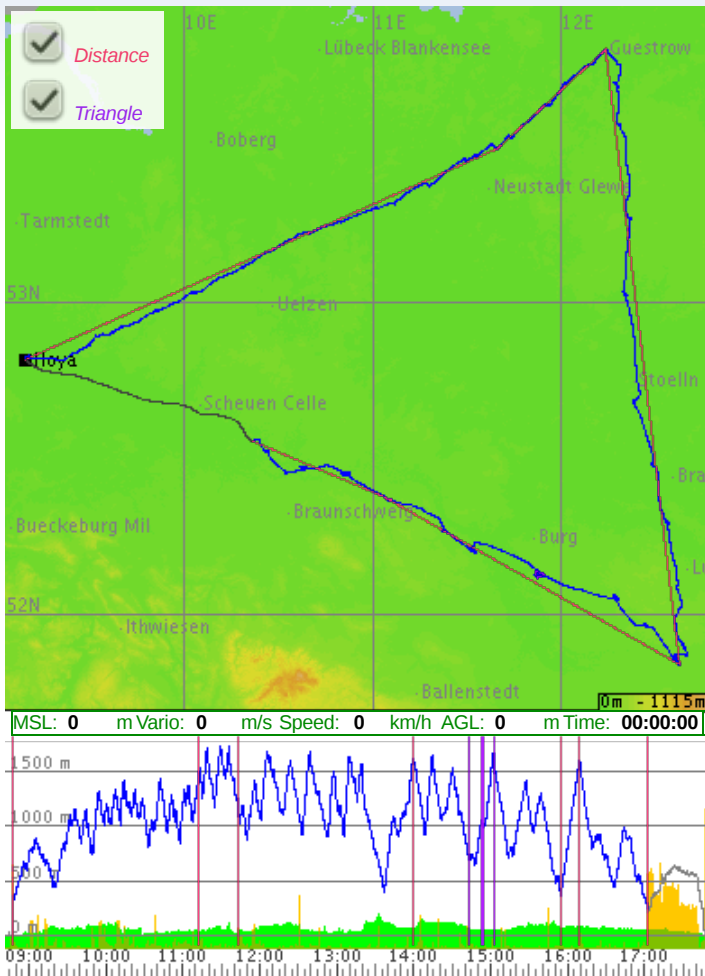

Flight details

Points for the flight:	560.32	<i>Distance</i>	558.09	<i>Triangle</i>	2.23
scoring distance:			636.2 km		8.5 km
Speed:			77.1 km/h		26.8 km/h
Duration:			08:15:11		00:18:56
Scoring class:	15m				
Index:	114.0				
Club:	SFV Hoya				
Date of claim:	30.05.2014 20:56:49				
state:	IGC-File:	Flight:			

Flight path

Statistics

Distance (OLC-Classic):

	s [km]	%Kurbel	NAufwinde	R/C [m/s]	E	Vd [km/h]
Leg1	182.93	48.14	24	1.26	44.13	75.49
Leg2	52.04	31.14	3	2.05	37.68	105.31
Leg3	220.46	37.05	15	1.71	45.60	96.60
Leg4	122.53	44.28	10	1.08	27.11	63.67
Leg5	3.53	100.00	1	1.38	0.00	15.03
Leg6	54.73	32.47	6	0.67	26.72	61.22
Total	636.22	43.38	59	1.31	37.42	77.09

Triangle (FAI-OLC):

	s [km]	%Kurbel	NAufwinde	R/C [m/s]	E	Vd [km/h]
Leg1	0.00	0.00	0	0.00	0.00	0.00
Leg2	2.52	81.94	2	0.92	29.98	15.74
Leg3	2.45	0.00	0	0.00	49.92	84.67
Leg4	2.51	93.86	1	1.47	251.33	19.84
Total	8.5	88.03	3	1.05	56.65	23.70